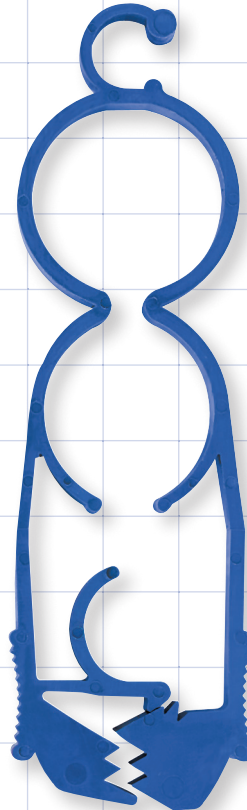

12526
Breathing Circuit Clamp, Blue
Nylon