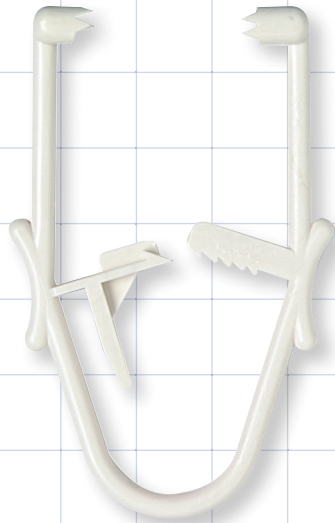

Twist Clips

Clips

12497
0.24 inch Diameter (6 mm)
PVC

12494
0.25 inch Diameter (6.3 mm)
Nylon

12498
0.32 inch Diameter (8 mm)
PVC

12495
0.37 inch Diameter (9.5 mm)
Nylon

12504
0.39 inch Diameter (10 mm)
HDPE

12499
0.41 inch Diameter (10.5 mm)
PVC

12078
0.4 inch Diameter (10 mm)
Nylon

12505
0.43 inch Diameter (11 mm)
PP

12500
0.46 inch Diameter (11.6 mm)
PP

12079
0.5 inch Diameter (12.7 mm)
Nylon

12496
0.5 inch Diameter (12.7 mm)
Nylon

13575
Towel Clamp
ABS

13570
Bed Sheet Clamp with Catch
PP

35117
Plastic Alligator Clip
Acetal

33034
Alligator Clip with Snap Strap
Nickel Plated Steel, Vinyl

Shown as Shipped
(Not Activated)

34005
Sheet Clip
ABS

12527
Tubing and Wire Holder, Blue
Nylon