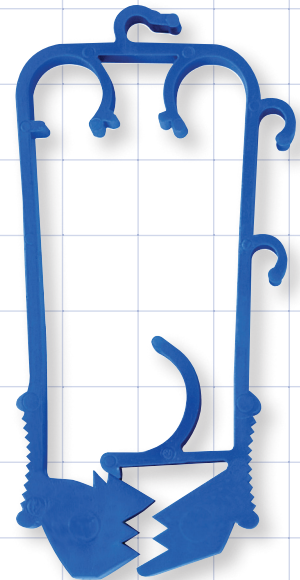

12499
0.41 inch Diameter (10.5 mm)
PVC

12078
0.4 inch Diameter (10 mm)
Nylon

12505
0.43 inch Diameter (11 mm)
PP

12500
0.46 inch Diameter (11.6 mm)
PP

12079
0.5 inch Diameter (12.7 mm)
Nylon

12496
0.5 inch Diameter (12.7 mm)
Nylon

13575
Towel Clamp
ABS

13570
Bed Sheet Clamp with Catch
PP

35117
Plastic Alligator Clip
Acetal

33034
Alligator Clip with Snap Strap
Nickel Plated Steel, Vinyl

Shown as Shipped
(Not Activated)

34005
Sheet Clip
ABS

Shown Activated

34003
Sheet Clip, Black
PS

Also Available:	
34000	Sheet Clip, Green
34001	Sheet Clip, Dark Blue
34002	Sheet Clip, Natural White
34004	Sheet Clip, Light Blue

12526
Breathing Circuit Clamp, Blue
Nylon

12527
Tubing and Wire Holder, Blue
Nylon