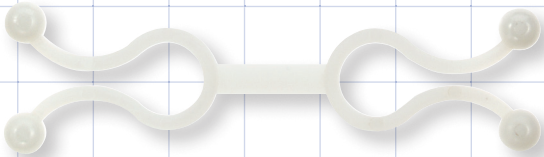

Twist Clips

Clips

12497
0.24 inch Diameter (6 mm)
PVC

12494
0.25 inch Diameter (6.3 mm)
Nylon

12498
0.32 inch Diameter (8 mm)
PVC

12495
0.37 inch Diameter (9.5 mm)
Nylon

12504
0.39 inch Diameter (10 mm)
HDPE

12499
0.41 inch Diameter (10.5 mm)
PVC

12078
0.4 inch Diameter (10 mm)
Nylon

12505
0.43 inch Diameter (11 mm)
PP

12500
0.46 inch Diameter (11.6 mm)
PP

12079
0.5 inch Diameter (12.7 mm)
Nylon

12496
0.5 inch Diameter (12.7 mm)
Nylon

13575
Towel Clamp
ABS

13570
Bed Sheet Clamp with Catch
PP

35117
Plastic Alligator Clip
Acetal

33034
Alligator Clip with Snap Strap
Nickel Plated Steel, Vinyl

Shown as Shipped
(Not Activated)

34005
Sheet Clip
ABS

Shown Activated

34003
Sheet Clip, Black
PS

Also Available:	
34000	Sheet Clip, Green
34001	Sheet Clip, Dark Blue
34002	Sheet Clip, Natural White
34004	Sheet Clip, Light Blue

12526
Breathing Circuit Clamp, Blue
Nylon