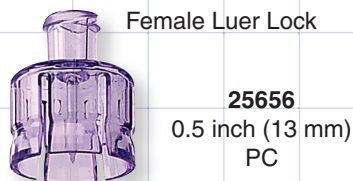

Transfer Vial Adapters

Transfer Vial Adapters

When Combined, These Parts Allow Rapid Transfer of Liquids into Vials

Lipid Resistant Needleless Vial Adapters with Protectors

Female Luer Slip

65830
Universal
PC

Female Luer Slip

65831
1/2 inch Diameter Top Vials
(0.5 inch; 13 mm)
PC

Female Luer Slip

65832
3/4 inch Diameter Top Vials
(0.75 inch; 19.1 mm)
PC

Swabbable Needleless Vial Adapter

Female Luer Lock

12119
Universal
LDPE, PC, Silicone

Female Luer Lock

12120
0.5 inch (13 mm)
LDPE, PC, Silicone

Female Luer Lock

12118
0.79 inch (20 mm)
PC, Silicone

Female Luer Lock

12578
0.5 inch (13 mm)
PC, Silicone