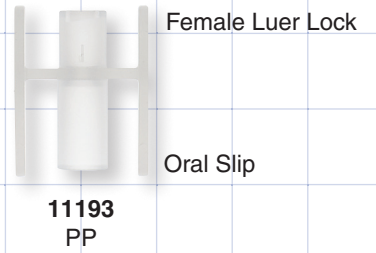

Transfer Vial Adapters

Transfer Vial Adapters

When Combined, These Parts Allow Rapid Transfer of Liquids into Vials

Lipid Resistant Needleless Vial Adapters with Protectors

Female Luer Slip

65830
Universal
PC

Female Luer Slip

65831
1/2 inch Diameter Top Vials
(0.5 inch; 13 mm)
PC

Female Luer Slip

65832
3/4 inch Diameter Top Vials
(0.75 inch; 19.1 mm)
PC

Swabbable Needleless Vial Adapter

Female Luer Lock

12119
Universal
LDPE, PC, Silicone

Female Luer Lock

12120
0.5 inch (13 mm)
LDPE, PC, Silicone

Female Luer Lock

12118
0.79 inch (20 mm)
PC, Silicone

Female Luer Lock

12578
0.5 inch (13 mm)
PC, Silicone