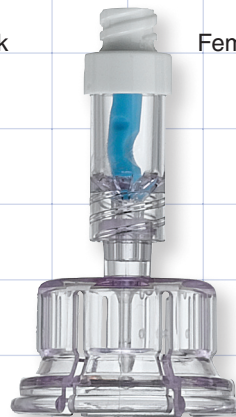

Transfer Vial Adapters

Transfer Vial Adapters

When Combined, These Parts Allow Rapid Transfer of Liquids into Vials

Lipid Resistant Needleless Vial Adapters with Protectors

Female Luer Slip

65830
Universal
PC

Female Luer Slip

65831
1/2 inch Diameter Top Vials
(0.5 inch; 13 mm)
PC

Female Luer Slip

65832
3/4 inch Diameter Top Vials
(0.75 inch; 19.1 mm)
PC

Swabbable Needleless Vial Adapter

Female Luer Lock

12119
Universal
LDPE, PC, Silicone

Female Luer Lock

12120
0.5 inch (13 mm)
LDPE, PC, Silicone

Female Luer Lock

12118
0.79 inch (20 mm)
PC, Silicone

Female Luer Lock

12578
0.5 inch (13 mm)
PC, Silicone