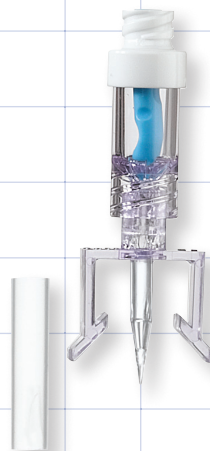

Transfer Vial Adapters

Transfer Vial Adapters

When Combined, These Parts Allow Rapid Transfer of Liquids into Vials

Lipid Resistant Needleless Vial Adapters with Protectors

Female Luer Slip

65830
Universal
PC

Female Luer Slip

65831
1/2 inch Diameter Top Vials
(0.5 inch; 13 mm)
PC

Female Luer Slip

65832
3/4 inch Diameter Top Vials
(0.75 inch; 19.1 mm)
PC

Swabbable Needleless Vial Adapter

Female Luer Lock

12119
Universal
LDPE, PC, Silicone

Female Luer Lock

12120
0.5 inch (13 mm)
LDPE, PC, Silicone

Female Luer Lock

12118
0.79 inch (20 mm)
PC, Silicone

Female Luer Lock

12578
0.5 inch (13 mm)
PC, Silicone