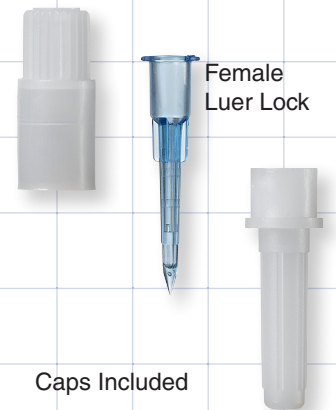

Transfer Vial Adapters

Transfer Vial Adapters

When Combined, These Parts Allow Rapid Transfer of Liquids into Vials

Lipid Resistant Needleless Vial Adapters with Protectors

Female Luer Slip

65830
Universal
PC

Female Luer Slip

65831
1/2 inch Diameter Top Vials
(0.5 inch; 13 mm)
PC

Female Luer Slip

65832
3/4 inch Diameter Top Vials
(0.75 inch; 19.1 mm)
PC

Swabbable Needleless Vial Adapter

Female Luer Lock

12119
Universal
LDPE, PC, Silicone

Female Luer Lock

12120
0.5 inch (13 mm)
LDPE, PC, Silicone

Female Luer Lock

12118
0.79 inch (20 mm)
PC, Silicone

Female Luer Lock

12578
0.5 inch (13 mm)
PC, Silicone