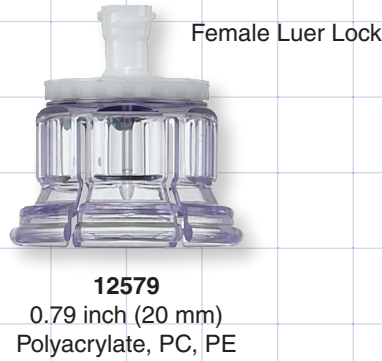

Transfer Vial Adapters

Transfer Vial Adapters

When Combined, These Parts Allow Rapid Transfer of Liquids into Vials

Lipid Resistant Needleless Vial Adapters with Protectors

Female Luer Slip

65830
Universal
PC

Female Luer Slip

65831
1/2 inch Diameter Top Vials
(0.5 inch; 13 mm)
PC

Female Luer Slip

65832
3/4 inch Diameter Top Vials
(0.75 inch; 19.1 mm)
PC

Swabbable Needleless Vial Adapter

Female Luer Lock

12119
Universal
LDPE, PC, Silicone

Female Luer Lock

12120
0.5 inch (13 mm)
LDPE, PC, Silicone

Female Luer Lock

12118
0.79 inch (20 mm)
PC, Silicone

Female Luer Lock

12578
0.5 inch (13 mm)
PC, Silicone