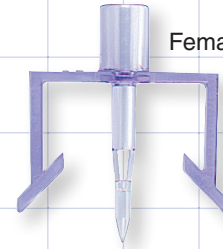

Transfer Vial Adapters

Transfer Vial Adapters

When Combined, These Parts Allow Rapid Transfer of Liquids into Vials

Lipid Resistant Needleless Vial Adapters with Protectors

Female Luer Slip

65830
Universal
PC

Female Luer Slip

65831
1/2 inch Diameter Top Vials
(0.5 inch; 13 mm)
PC

Female Luer Slip

65832
3/4 inch Diameter Top Vials
(0.75 inch; 19.1 mm)
PC

Swabbable Needleless Vial Adapter

Female Luer Lock

12119
Universal
LDPE, PC, Silicone

Female Luer Lock

12120
0.5 inch (13 mm)
LDPE, PC, Silicone

Female Luer Lock

12118
0.79 inch (20 mm)
PC, Silicone

Female Luer Lock

12578
0.5 inch (13 mm)
PC, Silicone