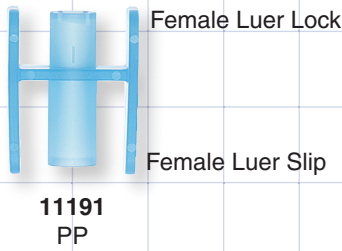

Transfer Vial Adapters

Transfer Vial Adapters

When Combined, These Parts Allow Rapid Transfer of Liquids into Vials

Lipid Resistant Needleless Vial Adapters with Protectors

Female Luer Slip

65830
Universal
PC

Female Luer Slip

65831
1/2 inch Diameter Top Vials
(0.5 inch; 13 mm)
PC

Female Luer Slip

65832
3/4 inch Diameter Top Vials
(0.75 inch; 19.1 mm)
PC

Swabbable Needleless Vial Adapter

Female Luer Lock

12119
Universal
LDPE, PC, Silicone

Female Luer Lock

12120
0.5 inch (13 mm)
LDPE, PC, Silicone

Female Luer Lock

12118
0.79 inch (20 mm)
PC, Silicone

Female Luer Lock

12578
0.5 inch (13 mm)
PC, Silicone