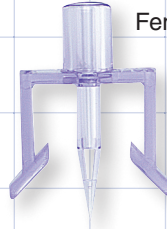

Transfer Vial Adapters

Transfer Vial Adapters

When Combined, These Parts Allow Rapid Transfer of Liquids into Vials

Lipid Resistant Needleless Vial Adapters with Protectors

Female Luer Slip

65830
Universal
PC

Female Luer Slip

65831
1/2 inch Diameter Top Vials
(0.5 inch; 13 mm)
PC

Female Luer Slip

65832
3/4 inch Diameter Top Vials
(0.75 inch; 19.1 mm)
PC

Swabbable Needleless Vial Adapter

Female Luer Lock

12119
Universal
LDPE, PC, Silicone

Female Luer Lock

12120
0.5 inch (13 mm)
LDPE, PC, Silicone

Female Luer Lock

12118
0.79 inch (20 mm)
PC, Silicone

Female Luer Lock

12578
0.5 inch (13 mm)
PC, Silicone