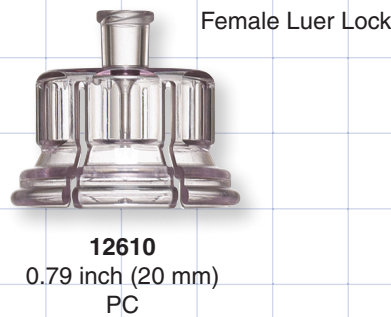

Transfer Vial Adapters

Transfer Vial Adapters

When Combined, These Parts Allow Rapid Transfer of Liquids into Vials

Lipid Resistant Needleless Vial Adapters with Protectors

Female Luer Slip

65830
Universal
PC

Female Luer Slip

65831
1/2 inch Diameter Top Vials
(0.5 inch; 13 mm)
PC

Female Luer Slip

65832
3/4 inch Diameter Top Vials
(0.75 inch; 19.1 mm)
PC

Swabbable Needleless Vial Adapter

Female Luer Lock

12119
Universal
LDPE, PC, Silicone

Female Luer Lock

12120
0.5 inch (13 mm)
LDPE, PC, Silicone

Female Luer Lock

12118
0.79 inch (20 mm)
PC, Silicone

Female Luer Lock

12578
0.5 inch (13 mm)
PC, Silicone