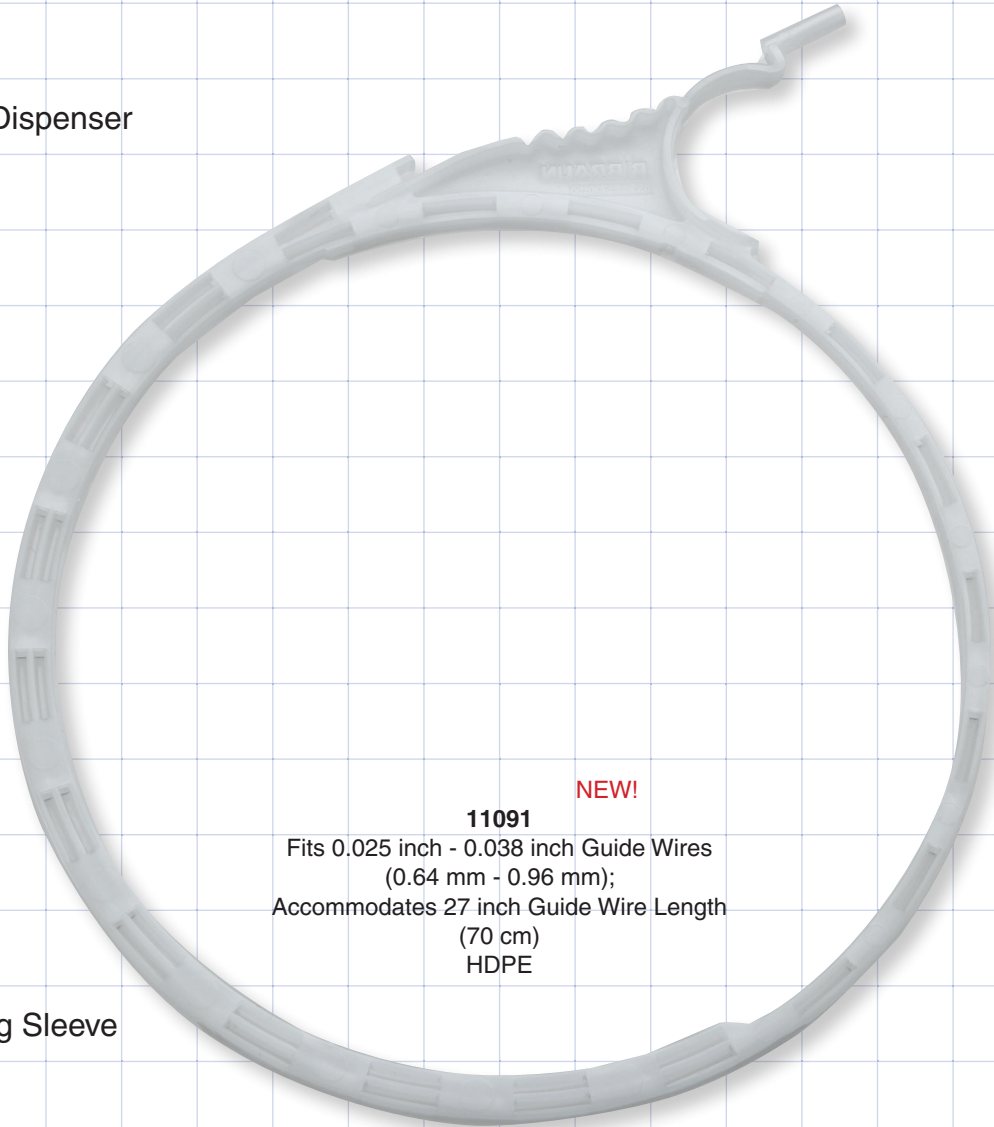

Guide Wire Dispenser

NEW!

11091

Fits 0.025 inch - 0.038 inch Guide Wires
(0.64 mm - 0.96 mm);
Accommodates 27 inch Guide Wire Length
(70 cm)
HDPE

Repositioning Sleeve

32200

0.119 inch ID;
31.5 inch
(3 mm; 80 cm)
ABS, LDPE, PE, PP

Guide Wire Dispensing Adapter

Female Luer Lock

11609

0.16 inch ID;
0.25 inch OD Tubing
(4.1 mm; 6.4 mm)
Acrylic