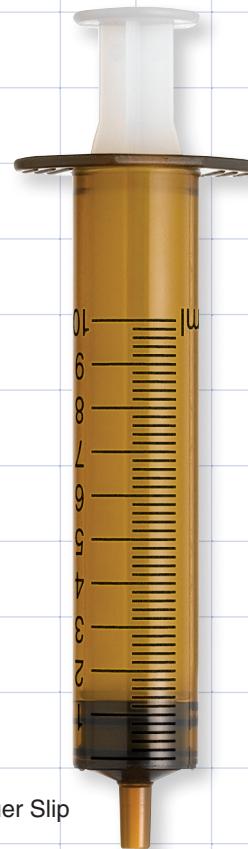

Male Luer Slip

NEW!

C4017
5 ml
Kraton, PP

Male Luer Slip

NEW!

C4018
10 ml
Kraton, PP

Please see our other Light Sensitive Products:
Spikes on page 121, Amber Bags on page 146 and Extension Lines on page 162.