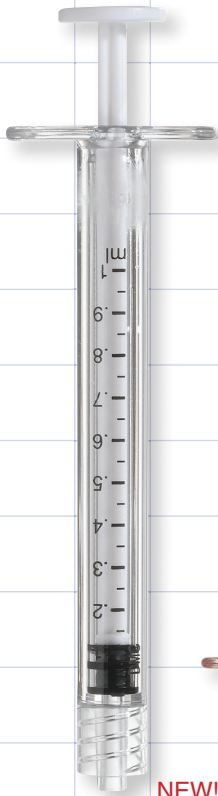

Male Luer Lock

NEW!

**C2001**  
1 ml

ABS, PC, Silicone

NEW!

**C2002**  
3 ml

ABS, PC, Silicone

NEW!

**C2003**  
6 ml

ABS, PC, Silicone

NEW!

**C2004**  
10 ml

ABS, PC, Silicone

NEW!

**C2005**  
20 ml

ABS, PC, Silicone

NEW!

**C2006**  
30 ml

ABS, PC, Silicone