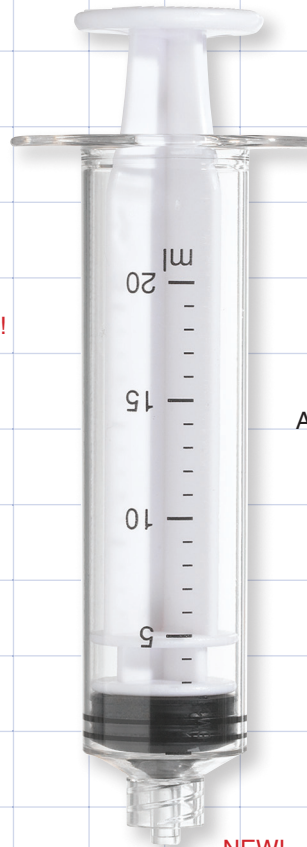

Male Luer Lock

NEW!

**C2001**  
1 ml

ABS, PC, Silicone

NEW!

**C2002**  
3 ml

ABS, PC, Silicone

NEW!

**C2003**  
6 ml

ABS, PC, Silicone

NEW!

**C2004**  
10 ml

ABS, PC, Silicone

NEW!

**C2005**  
20 ml

ABS, PC, Silicone

NEW!

**C2006**  
30 ml

ABS, PC, Silicone