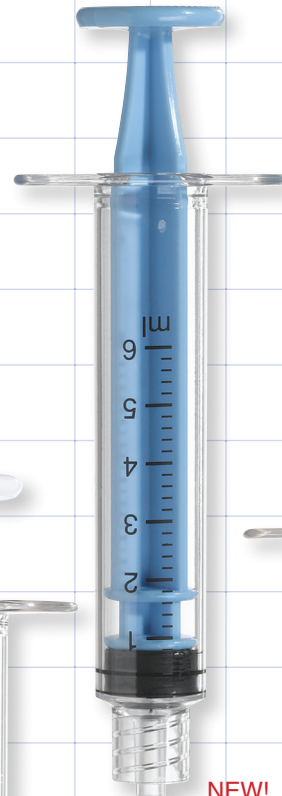

Male Luer Lock

NEW!

**C2001**  
1 ml

ABS, PC, Silicone

NEW!

**C2002**  
3 ml

ABS, PC, Silicone

NEW!

**C2003**  
6 ml

ABS, PC, Silicone

NEW!

**C2004**  
10 ml

ABS, PC, Silicone

NEW!

**C2005**  
20 ml

ABS, PC, Silicone

NEW!

**C2006**  
30 ml

ABS, PC, Silicone