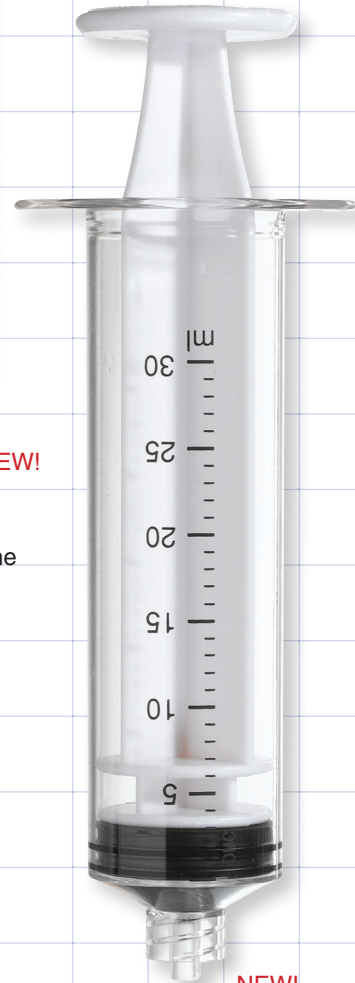

Male Luer Lock

NEW!

**C2001**  
1 ml

ABS, PC, Silicone

NEW!

**C2002**  
3 ml

ABS, PC, Silicone

NEW!

**C2003**  
6 ml

ABS, PC, Silicone

NEW!

**C2004**  
10 ml

ABS, PC, Silicone

NEW!

**C2005**  
20 ml

ABS, PC, Silicone

NEW!

**C2006**  
30 ml

ABS, PC, Silicone