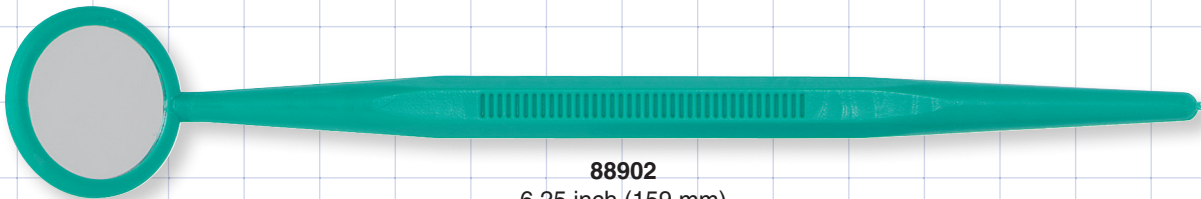

Tongue Depressors

**20313**  
6 inch (152 mm)  
PS

**20404**  
5.5 inch (140 mm)  
Wood

Dental Mirrors

**88900**  
6 inch (152 mm)  
LDPE

**88902**  
6.25 inch (159 mm)  
ABS, AI

Dental Pick

**88901**  
5.7 inch (145 mm)  
Nylon, SS