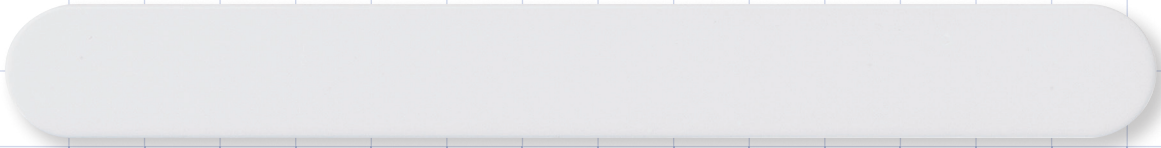

Tongue Depressors

**20313**  
6 inch (152 mm)  
PS

**20404**  
5.5 inch (140 mm)  
Wood

Dental Mirrors

**88900**  
6 inch (152 mm)  
LDPE

**88902**  
6.25 inch (159 mm)  
ABS, AI

Dental Pick

**88901**  
5.7 inch (145 mm)  
Nylon, SS