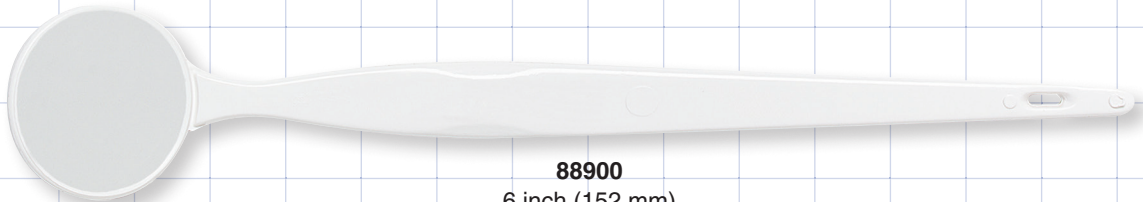

Tongue Depressors

20313
6 inch (152 mm)
PS

20404
5.5 inch (140 mm)
Wood

Dental Mirrors

88900
6 inch (152 mm)
LDPE

88902
6.25 inch (159 mm)
ABS, AI

Dental Pick

88901
5.7 inch (145 mm)
Nylon, SS