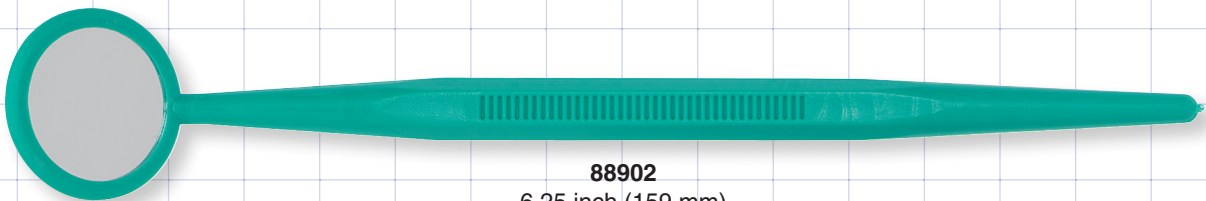

Tongue Depressors

20313
6 inch (152 mm)
PS

20404
5.5 inch (140 mm)
Wood

Dental Mirrors

88900
6 inch (152 mm)
LDPE

88902
6.25 inch (159 mm)
ABS, AI

Dental Pick

88901
5.7 inch (145 mm)
Nylon, SS