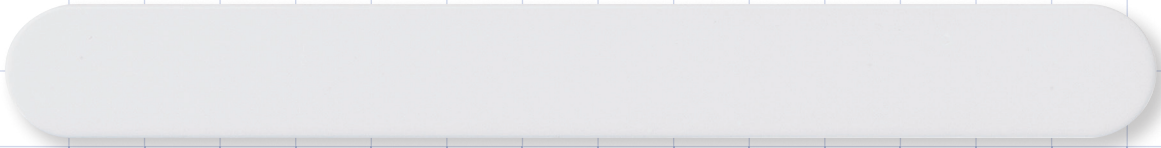

Tongue Depressors

20313
6 inch (152 mm)
PS

20404
5.5 inch (140 mm)
Wood

Dental Mirrors

88900
6 inch (152 mm)
LDPE

88902
6.25 inch (159 mm)
ABS, AI

Dental Pick

88901
5.7 inch (145 mm)
Nylon, SS