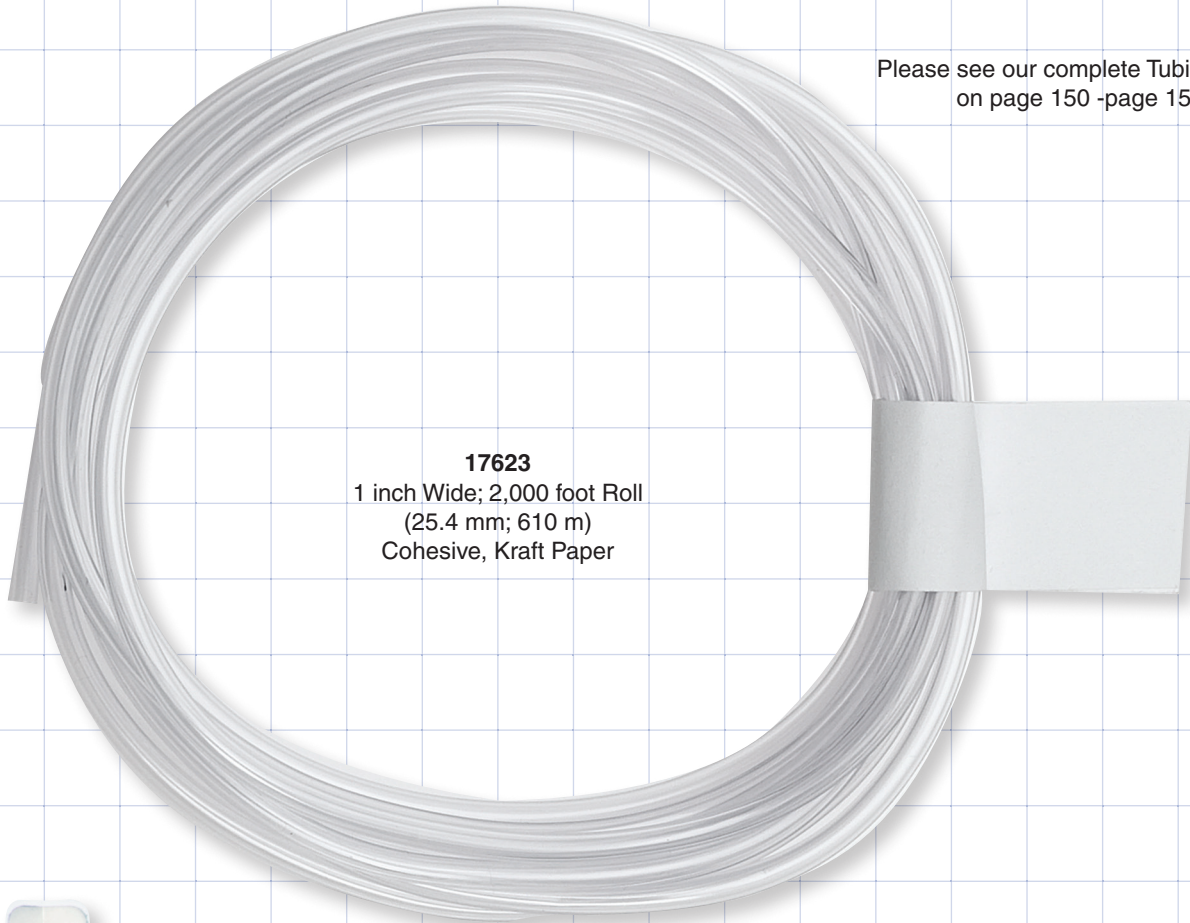

Adhesive Backed Tubing Holders

Tubing & Lines

Please see our complete Tubing range
on page 150 -page 159

17623
1 inch Wide; 2,000 foot Roll
(25.4 mm; 610 m)
Cohesive, Kraft Paper

Peel off and
attach to nose

56498
10 FR (0.130 inch, 3.3 mm)
PE

Please see our complete Tubing range
on page 150 -page 159

12605
1.125 inch x 1.5 inch (28.6 mm x 38.1 mm)
Adhesive, Polyether