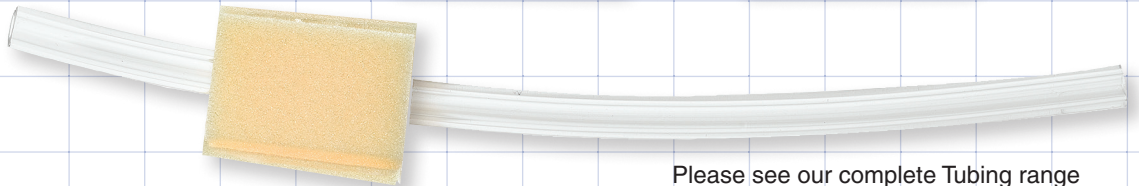

Adhesive Backed Tubing Holders

Tubing & Lines

Please see our complete Tubing range
on page 150 -page 159

17623
1 inch Wide; 2,000 foot Roll
(25.4 mm; 610 m)
Cohesive, Kraft Paper

Peel off and
attach to nose

56498
10 FR (0.130 inch, 3.3 mm)
PE

Please see our complete Tubing range
on page 150 -page 159

12605
1.125 inch x 1.5 inch (28.6 mm x 38.1 mm)
Adhesive, Polyether