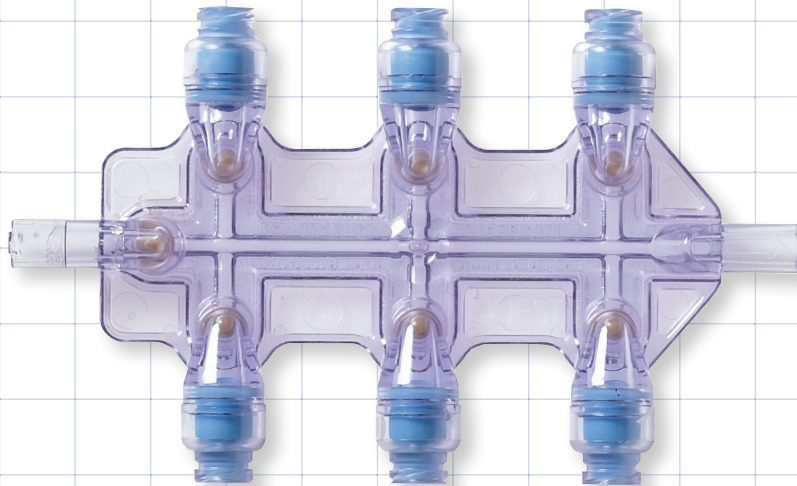

3 Port Swabbable Needleless Access Manifold

17627

Fits 0.143 inch OD Tubing (3.6 mm)
COPE, Silicone

6 Port Swabbable Needleless Access Manifold

17628

Fits 0.143 inch OD Tubing (3.6 mm)
PC, Silicone, Polyisoprene