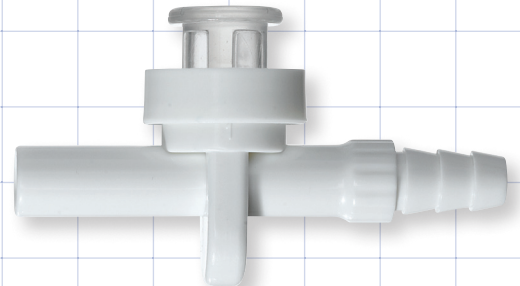

Specialty Valves

Trumpet Valves

Male Luer Slip

Male Luer Slip

**QOS5402597N**  
PC, Silicone

**QOS5402610N**

Bottom Port 0.27 - 0.266 inch ID x 0.282 - 0.278 inch OD  
(6.8 mm - 6.7 mm ID x 7.2 mm - 7 mm OD);  
Side Port 0.189 inch ID x 0.257 inch OD  
(4.8 mm x 6.5 mm)  
PC, Rubber, SS

Drain Valve - Twist Control

**80041**

Fits 1/2 inch ID Tubing x  
3/8 inch OD  
(0.5 inch x 0.375 inch;  
12.7 mm x 9.5 mm)  
LDPE, PVC

**11741** **NEW!**

Twist/Pull Drain Valve  
Fits 0.337 inch ID Tubing (8.55 mm)  
PVC, LDPE

**80207** **NEW!**

Suction Hand Valve with Thumb Control  
0.267 inch ID x Barb for 0.25 inch ID Tubing  
(6.7 mm x 6.4 mm, 1/4 inch)  
ABS, PP, TPR

Turnvalve

For use with air only -  
Not for fluids

**14077**