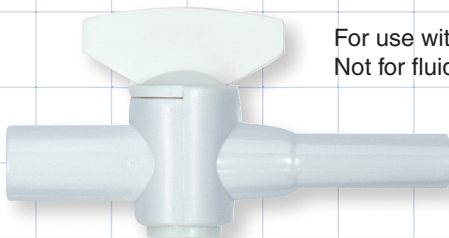

Specialty Valves

Trumpet Valves

Male Luer Slip

Male Luer Slip

**QOS5402597N**  
PC, Silicone

**QOS5402610N**

Bottom Port 0.27 - 0.266 inch ID x 0.282 - 0.278 inch OD  
(6.8 mm - 6.7 mm ID x 7.2 mm - 7 mm OD);  
Side Port 0.189 inch ID x 0.257 inch OD  
(4.8 mm x 6.5 mm)  
PC, Rubber, SS

Drain Valve - Twist Control

**80041**

Fits 1/2 inch ID Tubing x  
3/8 inch OD  
(0.5 inch x 0.375 inch;  
12.7 mm x 9.5 mm)  
LDPE, PVC

**11741** **NEW!**

Twist/Pull Drain Valve  
Fits 0.337 inch ID Tubing (8.55 mm)  
PVC, LDPE

**80207** **NEW!**

Suction Hand Valve with Thumb Control  
0.267 inch ID x Barb for 0.25 inch ID Tubing  
(6.7 mm x 6.4 mm, 1/4 inch)  
ABS, PP, TPR

Turnvalve

For use with air only -  
Not for fluids

**14077**