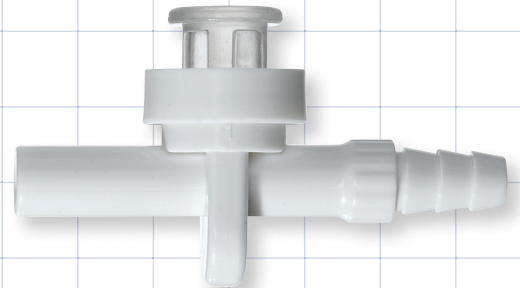

Specialty Valves

Valves

Trumpet Valves

Male Luer Slip

Male Luer Slip

**QOS5402597N**  
PC, Silicone

**QOS5402610N**

Bottom Port 0.27 - 0.266 inch ID x 0.282 - 0.278 inch OD  
(6.8 mm - 6.7 mm ID x 7.2 mm - 7 mm OD);  
Side Port 0.189 inch ID x 0.257 inch OD  
(4.8 mm x 6.5 mm)  
PC, Rubber, SS

Drain Valve - Twist Control

**80041**

Fits 1/2 inch ID Tubing x  
3/8 inch OD  
(0.5 inch x 0.375 inch;  
12.7 mm x 9.5 mm)  
LDPE, PVC

**11741** **NEW!**

Twist/Pull Drain Valve  
Fits 0.337 inch ID Tubing (8.55 mm)  
PVC, LDPE

**80207** **NEW!**

Suction Hand Valve with Thumb Control  
0.267 inch ID x Barb for 0.25 inch ID Tubing  
(6.7 mm x 6.4 mm, 1/4 inch)  
ABS, PP, TPR

Turnvalve

**14077**

0.394 inch OD x 0.312 inch OD (10 mm x 7.9 mm)  
PC, PE

For use with air only -  
Not for fluids

**14006**

0.315 inch OD (8 mm)  
ABS, PVC