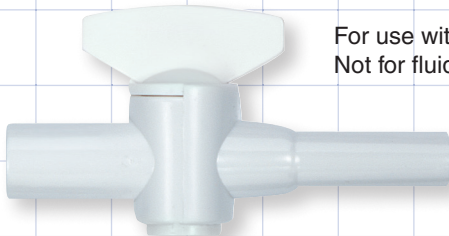

Specialty Valves

Valves

Trumpet Valves

Male Luer Slip

Male Luer Slip

**QOS5402597N**  
PC, Silicone

**QOS5402610N**

Bottom Port 0.27 - 0.266 inch ID x 0.282 - 0.278 inch OD  
(6.8 mm - 6.7 mm ID x 7.2 mm - 7 mm OD);  
Side Port 0.189 inch ID x 0.257 inch OD  
(4.8 mm x 6.5 mm)  
PC, Rubber, SS

Drain Valve - Twist Control

**80041**

Fits 1/2 inch ID Tubing x  
3/8 inch OD  
(0.5 inch x 0.375 inch;  
12.7 mm x 9.5 mm)  
LDPE, PVC

**11741** **NEW!**

Twist/Pull Drain Valve  
Fits 0.337 inch ID Tubing (8.55 mm)  
PVC, LDPE

**80207** **NEW!**

Suction Hand Valve with Thumb Control  
0.267 inch ID x Barb for 0.25 inch ID Tubing  
(6.7 mm x 6.4 mm, 1/4 inch)  
ABS, PP, TPR

Turnvalve

**14077**

0.394 inch OD x 0.312 inch OD (10 mm x 7.9 mm)  
PC, PE

For use with air only -  
Not for fluids

**14006**

0.315 inch OD (8 mm)  
ABS, PVC