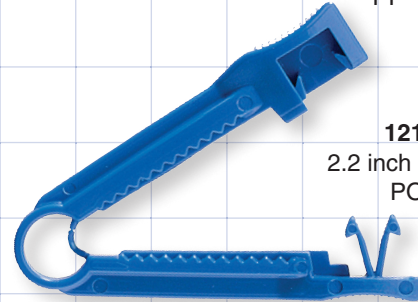

Non-Reopening Clamps

13990
Fits 0.189 inch - 0.267 inch OD Tubing
(4.8 mm - 6.8 mm)
PP

14003
Fits 0.267 inch OD Tubing
(6.8 mm)
PP

13991
Fits 0.250 inch - 0.315 inch OD Tubing
(6.3 mm - 8 mm)
PP

12111
Fits 0.268 inch OD Tubing (6.8 mm)
PP

12132
2.2 inch (55 mm)
POM

Securing Clamps

13700
Fits 0.25 inch OD Tubing
(6.3 mm)
Nylon

13701
Fits 0.313 inch OD Tubing
(7.9 mm)
Nylon

13703
Fits 0.375 inch OD Tubing
(9.5 mm)
Nylon

13702
Fits 0.469 inch OD Tubing
(11.9 mm)
Nylon

Designed with Grooves Along Length of Clamp

72972
POM

72970
Nylon

72971
Nylon