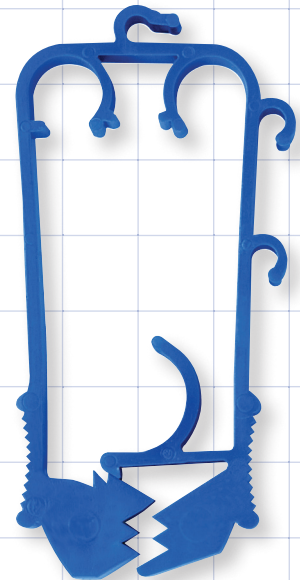

13575
Towel Clamp
ABS

13570
Bed Sheet Clamp with Catch
PP

35117
Plastic Alligator Clip
Acetal

33034
Alligator Clip with Snap Strap
Nickel Plated Steel, Vinyl

Shown as Shipped
(Not Activated)

34005
Sheet Clip
ABS

Shown Activated

34003
Sheet Clip, Black
PS

Also Available:	
34000	Sheet Clip, Green
34001	Sheet Clip, Dark Blue
34002	Sheet Clip, Natural White
34004	Sheet Clip, Light Blue

12526
Breathing Circuit Clamp, Blue
Nylon

12527
Tubing and Wire Holder, Blue
Nylon