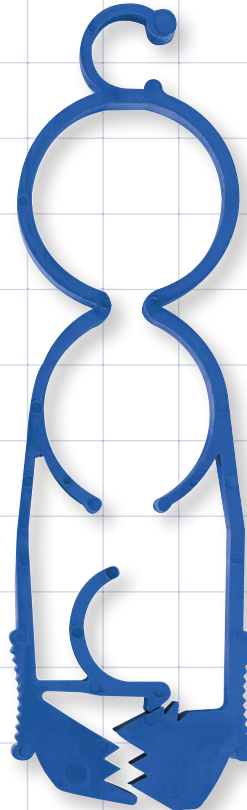

13575
Towel Clamp
ABS

13570
Bed Sheet Clamp with Catch
PP

35117
Plastic Alligator Clip
Acetal

33034
Alligator Clip with Snap Strap
Nickel Plated Steel, Vinyl

Shown as Shipped
(Not Activated)

34005
Sheet Clip
ABS

Shown Activated

34003
Sheet Clip, Black
PS

Also Available:	
34000	Sheet Clip, Green
34001	Sheet Clip, Dark Blue
34002	Sheet Clip, Natural White
34004	Sheet Clip, Light Blue

12526
Breathing Circuit Clamp, Blue
Nylon

12527
Tubing and Wire Holder, Blue
Nylon