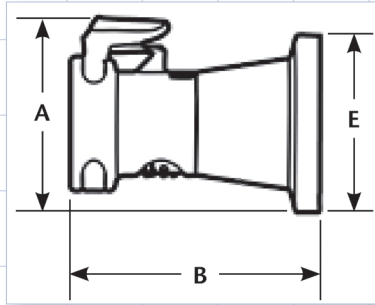

Shown Assembled

Sanitary Series Couplings feature an ergonomic thumb latch which is easy to operate, even by gloved hands. The 3/4 inch and 1 inch sanitary couplings can be installed with standard gaskets and clamps. This series is also compatible with the MPC and MPX series, which allows for easy conversion to industry standard connections or single-use systems.

A = Height/Diameter  
B = Total Length (Straight Thru/Shut Off)  
E = Outside Diameter

### Coupling Bodies

In-Line  
PSU

In-Line Sanitary	Size	A x B x E
<b>MPC3301239</b>	3/4 inch Mini (19.1 mm)	0.98 inch x 1.4 inch x 1 inch (24.9 mm x 35.6 mm x 25.4 mm)

In-Line  
PSU

In-Line Sanitary	Size	A x B x E
<b>MPC3301639</b>	1 inch Maxi (25.4 mm)	1.5 inch x 1.4 inch x 1.5 inch (38.1 mm x 35.6 mm x 38.1 mm)

In-Line  
PSU

In-Line Sanitary	Size	A x B x E
<b>MPX3301239</b>	3/4 inch Mini (19.1 mm)	1.28 inch x 1.7 inch x 1 inch (32.5 mm x 43.2 mm x 25.4 mm)