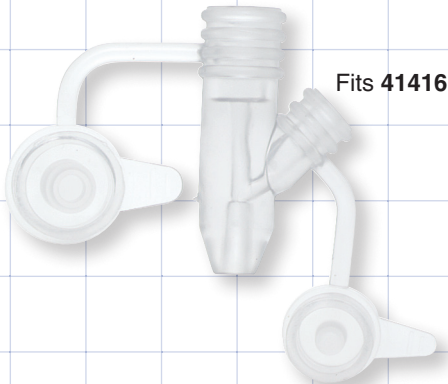

Feeding Tube Connectors

Connectors

Dual Port

Fits 41420

47108
Fits 8 FR OD Tubing
(2.7 mm)
PVC

Fits 41420

47110
Fits 10 FR OD Tubing
(3.3 mm)
PVC

Fits 41420

47112
Fits 12 FR OD Tubing
(4 mm)
PVC

Fits 41420

47114
Fits 14 FR OD Tubing
(4.7 mm)
PVC

47005
Fits 5 FR OD Tubing
(1.7 mm)
PVC

47008
Fits 8 FR OD Tubing
(2.7 mm)
PVC

43702
Fits 5 FR OD Tubing
(1.7 mm)
PVC

43703
Fits 6 FR OD Tubing
(2 mm)
PVC

43704
Fits 8 FR OD Tubing
(2.7 mm)
PVC

All the Feeding Tube Connectors on this page work with the Feeding Tube Connectors on page 228 and page 229.

Plugs

13131
Small
2.21 inch
Maximum Diameter 21 FR
(56 mm; 7 mm)
PP

13132
Medium
2.64 inch
Maximum Diameter 27 FR
(67 mm; 9 mm)
PP

13133
Large
3.08 inch
Maximum Diameter 33 FR
(78 mm; 11 mm)
PP