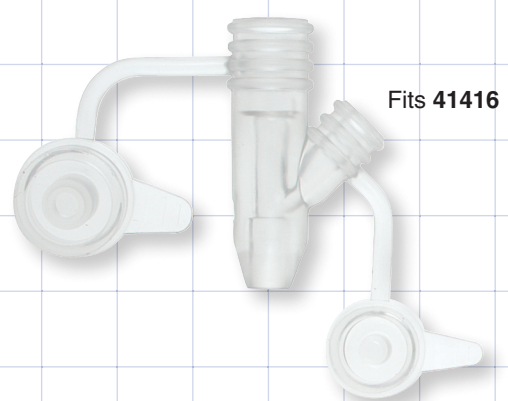

Feeding Tube Connectors

Connectors

Dual Port

Fits 41420

47108
Fits 8 FR OD Tubing
(2.7 mm)
PVC

Fits 41420

47110
Fits 10 FR OD Tubing
(3.3 mm)
PVC

Fits 41420

47112
Fits 12 FR OD Tubing
(4 mm)
PVC

Fits 41420

47114
Fits 14 FR OD Tubing
(4.7 mm)
PVC

47005
Fits 5 FR OD Tubing
(1.7 mm)
PVC

47008
Fits 8 FR OD Tubing
(2.7 mm)
PVC

43702
Fits 5 FR OD Tubing
(1.7 mm)
PVC

43703
Fits 6 FR OD Tubing
(2 mm)
PVC

43704
Fits 8 FR OD Tubing
(2.7 mm)
PVC

All the Feeding Tube Connectors on this page work with the Feeding Tube Connectors on page 228 and page 229.

Plugs

13131
Small
2.21 inch
Maximum Diameter 21 FR
(56 mm; 7 mm)
PP

13132
Medium
2.64 inch
Maximum Diameter 27 FR
(67 mm; 9 mm)
PP

13133
Large
3.08 inch
Maximum Diameter 33 FR
(78 mm; 11 mm)
PP