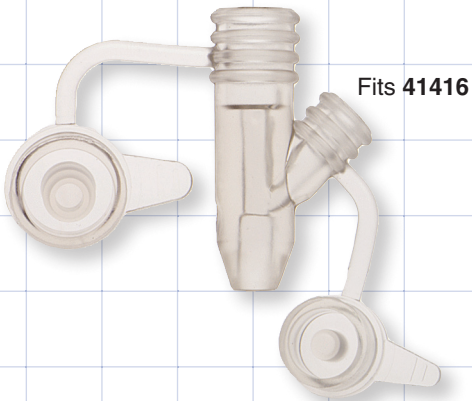

Feeding Tube Connectors

Connectors

Dual Port

Fits 41420

47108
Fits 8 FR OD Tubing
(2.7 mm)
PVC

Fits 41420

47110
Fits 10 FR OD Tubing
(3.3 mm)
PVC

Fits 41420

47112
Fits 12 FR OD Tubing
(4 mm)
PVC

Fits 41420

47114
Fits 14 FR OD Tubing
(4.7 mm)
PVC

47005
Fits 5 FR OD Tubing
(1.7 mm)
PVC

47008
Fits 8 FR OD Tubing
(2.7 mm)
PVC

43702
Fits 5 FR OD Tubing
(1.7 mm)
PVC

43703
Fits 6 FR OD Tubing
(2 mm)
PVC

43704
Fits 8 FR OD Tubing
(2.7 mm)
PVC

All the Feeding Tube Connectors on this page work with the Feeding Tube Connectors on page 228 and page 229.

Plugs

13131
Small
2.21 inch
Maximum Diameter 21 FR
(56 mm; 7 mm)
PP

13132
Medium
2.64 inch
Maximum Diameter 27 FR
(67 mm; 9 mm)
PP

13133
Large
3.08 inch
Maximum Diameter 33 FR
(78 mm; 11 mm)
PP