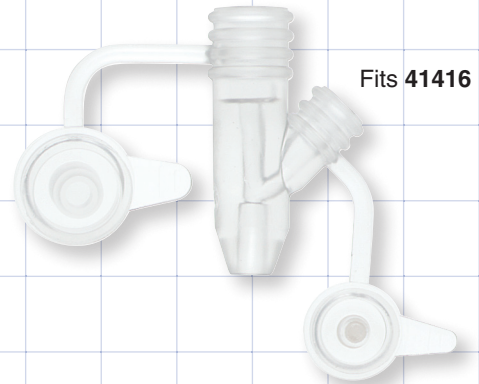

Feeding Tube Connectors

Connectors

Dual Port

Fits 41420

47108
Fits 8 FR OD Tubing
(2.7 mm)
PVC

Fits 41420

47110
Fits 10 FR OD Tubing
(3.3 mm)
PVC

Fits 41420

47112
Fits 12 FR OD Tubing
(4 mm)
PVC

Fits 41420

47114
Fits 14 FR OD Tubing
(4.7 mm)
PVC

47005
Fits 5 FR OD Tubing
(1.7 mm)
PVC

47008
Fits 8 FR OD Tubing
(2.7 mm)
PVC

43702
Fits 5 FR OD Tubing
(1.7 mm)
PVC

43703
Fits 6 FR OD Tubing
(2 mm)
PVC

43704
Fits 8 FR OD Tubing
(2.7 mm)
PVC

All the Feeding Tube Connectors on this page work with the Feeding Tube Connectors on page 228 and page 229.

Plugs

13131
Small
2.21 inch
Maximum Diameter 21 FR
(56 mm; 7 mm)
PP

13132
Medium
2.64 inch
Maximum Diameter 27 FR
(67 mm; 9 mm)
PP

13133
Large
3.08 inch
Maximum Diameter 33 FR
(78 mm; 11 mm)
PP