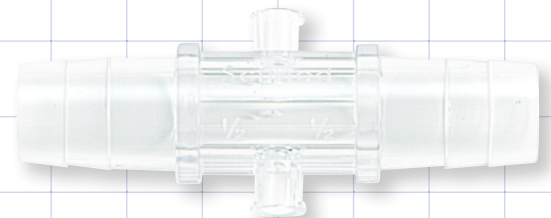

**27227**  
Top Port Female Luer Lock;  
Bottom Ports Fit 3/8 inch ID Tubing (0.375 inch, 9.5 mm)  
PC

**31277**  
Fits 3/8 inch ID Tubing (0.375 inch, 9.5 mm)  
PC

**27231**  
Fits 3/8 inch ID Tubing (0.375 inch, 9.5 mm)  
PC

**31281**  
Top Port Female Luer Lock;  
Bottom Ports Fit 3/8 Inch ID Tubing (0.375 inch, 9.5 mm)  
PC

**27202**  
Top/Bottom Ports Female Luer Locks;  
Side Ports Fit 3/8 inch ID Tubing (0.375 inch, 9.5 mm)  
PC

**31278**  
Fits 1/2 inch ID Tubing (0.5 inch, 12.7 mm)  
PC

**27213**  
Fits 1/2 inch ID Tubing (0.5 inch, 12.7 mm)  
PC

**27226**  
Top Port Female Luer Lock;  
Bottom Ports Fit 1/2 inch ID Tubing (0.5 inch, 12.7 mm)  
PC

**27203**  
Top/Bottom Ports Female Luer Locks;  
Side Ports Fit 1/2 inch ID Tubing (0.5 inch, 12.7 mm)  
PC

**31282**  
Top Port Female Luer Lock;  
Bottom Ports Fit 1/2 inch ID Tubing (0.5 inch, 12.7 mm)  
PC