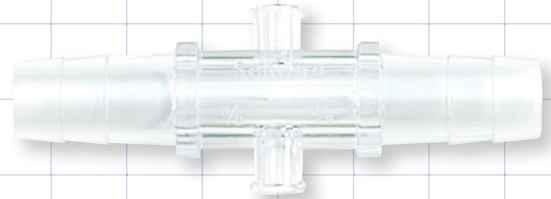

**27222**  
Top Port Female Luer Lock;  
Bottom Ports Fit 1/4 inch ID Tubing (0.25 inch, 6.4 mm)  
PC

**27201**  
Top/Bottom Ports Female Luer Locks;  
Side Ports Fit 1/4 inch ID Tubing (0.25 inch, 6.4 mm)  
PC

**31280**  
Fits 1/4 inch ID Tubing (0.25 inch, 6.4 mm) x  
Male Luer Lock  
PC

**31279**  
Top Port Female Luer Lock;  
Bottom Ports Fit 1/4 inch ID Tubing (0.25 inch, 6.4 mm)  
PC

**31276**  
Top Port Female Luer Lock;  
Bottom Ports Fit 1/4 inch ID Tubing (0.25 inch, 6.4 mm) x  
Male Luer Lock  
PC

**27227**  
Top Port Female Luer Lock;  
Bottom Ports Fit 3/8 inch ID Tubing (0.375 inch, 9.5 mm)  
PC

**31277**  
Fits 3/8 inch ID Tubing (0.375 inch, 9.5 mm)  
PC

**27231**  
Fits 3/8 inch ID Tubing (0.375 inch, 9.5 mm)  
PC

**31281**  
Top Port Female Luer Lock;  
Bottom Ports Fit 3/8 Inch ID Tubing (0.375 inch, 9.5 mm)  
PC

**27202**  
Top/Bottom Ports Female Luer Locks;  
Side Ports Fit 3/8 inch ID Tubing (0.375 inch, 9.5 mm)  
PC