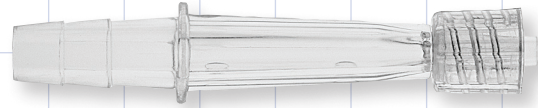

Polycarbonate Straight Connectors

Connectors

**27229**  
Fits 3/16 inch ID Tubing  
(0.187 inch, 4.7 mm)  
PC

**27217**  
Fits 1/4 inch ID Tubing  
(0.25 inch, 6.4 mm)  
PC

**31275**  
Fits 1/4 inch ID Tubing  
(0.25 inch, 6.4 mm)  
PC

**27222**  
Top Port Female Luer Lock;  
Bottom Ports Fit 1/4 inch ID Tubing (0.25 inch, 6.4 mm)  
PC

**27201**  
Top/Bottom Ports Female Luer Locks;  
Side Ports Fit 1/4 inch ID Tubing (0.25 inch, 6.4 mm)  
PC

**31280**  
Fits 1/4 inch ID Tubing (0.25 inch, 6.4 mm) x  
Male Luer Lock  
PC

**31279**  
Top Port Female Luer Lock;  
Bottom Ports Fit 1/4 inch ID Tubing (0.25 inch, 6.4 mm)  
PC

**31276**  
Top Port Female Luer Lock;  
Bottom Ports Fit 1/4 inch ID Tubing (0.25 inch, 6.4 mm) x  
Male Luer Lock  
PC

**27227**  
Top Port Female Luer Lock;  
Bottom Ports Fit 3/8 inch ID Tubing (0.375 inch, 9.5 mm)  
PC

**31277**  
Fits 3/8 inch ID Tubing (0.375 inch, 9.5 mm)  
PC

**27231**  
Fits 3/8 inch ID Tubing (0.375 inch, 9.5 mm)  
PC