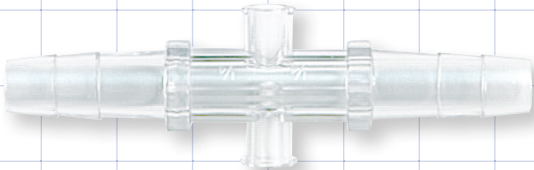

Polycarbonate Straight Connectors

Connectors

**27229**  
Fits 3/16 inch ID Tubing  
(0.187 inch, 4.7 mm)  
PC

**27217**  
Fits 1/4 inch ID Tubing  
(0.25 inch, 6.4 mm)  
PC

**31275**  
Fits 1/4 inch ID Tubing  
(0.25 inch, 6.4 mm)  
PC

**27222**  
Top Port Female Luer Lock;  
Bottom Ports Fit 1/4 inch ID Tubing (0.25 inch, 6.4 mm)  
PC

**27201**  
Top/Bottom Ports Female Luer Locks;  
Side Ports Fit 1/4 inch ID Tubing (0.25 inch, 6.4 mm)  
PC

**31280**  
Fits 1/4 inch ID Tubing (0.25 inch, 6.4 mm) x  
Male Luer Lock  
PC

**31279**  
Top Port Female Luer Lock;  
Bottom Ports Fit 1/4 inch ID Tubing (0.25 inch, 6.4 mm)  
PC

**31276**  
Top Port Female Luer Lock;  
Bottom Ports Fit 1/4 inch ID Tubing (0.25 inch, 6.4 mm) x  
Male Luer Lock  
PC

**27227**  
Top Port Female Luer Lock;  
Bottom Ports Fit 3/8 inch ID Tubing (0.375 inch, 9.5 mm)  
PC

**31277**  
Fits 3/8 inch ID Tubing (0.375 inch, 9.5 mm)  
PC

**27231**  
Fits 3/8 inch ID Tubing (0.375 inch, 9.5 mm)  
PC