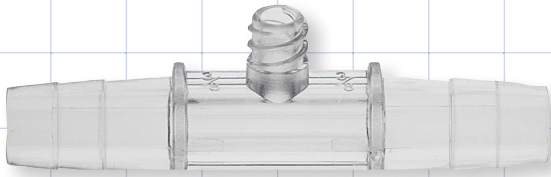

**27222**  
Top Port Female Luer Lock;  
Bottom Ports Fit 1/4 inch ID Tubing (0.25 inch, 6.4 mm)  
PC

**27201**  
Top/Bottom Ports Female Luer Locks;  
Side Ports Fit 1/4 inch ID Tubing (0.25 inch, 6.4 mm)  
PC

**31280**  
Fits 1/4 inch ID Tubing (0.25 inch, 6.4 mm) x  
Male Luer Lock  
PC

**31279**  
Top Port Female Luer Lock;  
Bottom Ports Fit 1/4 inch ID Tubing (0.25 inch, 6.4 mm)  
PC

**31276**  
Top Port Female Luer Lock;  
Bottom Ports Fit 1/4 inch ID Tubing (0.25 inch, 6.4 mm) x  
Male Luer Lock  
PC

**27227**  
Top Port Female Luer Lock;  
Bottom Ports Fit 3/8 inch ID Tubing (0.375 inch, 9.5 mm)  
PC

**31277**  
Fits 3/8 inch ID Tubing (0.375 inch, 9.5 mm)  
PC

**27231**  
Fits 3/8 inch ID Tubing (0.375 inch, 9.5 mm)  
PC

**31281**  
Top Port Female Luer Lock;  
Bottom Ports Fit 3/8 Inch ID Tubing (0.375 inch, 9.5 mm)  
PC

**27202**  
Top/Bottom Ports Female Luer Locks;  
Side Ports Fit 3/8 inch ID Tubing (0.375 inch, 9.5 mm)  
PC