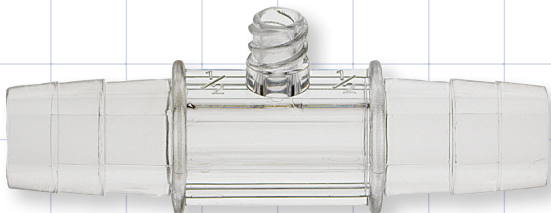

**31281**  
Top Port Female Luer Lock;  
Bottom Ports Fit 3/8 Inch ID Tubing (0.375 inch, 9.5 mm)  
PC

**27202**  
Top/Bottom Ports Female Luer Locks;  
Side Ports Fit 3/8 inch ID Tubing (0.375 inch, 9.5 mm)  
PC

**31278**  
Fits 1/2 inch ID Tubing (0.5 inch, 12.7 mm)  
PC

**27213**  
Fits 1/2 inch ID Tubing (0.5 inch, 12.7 mm)  
PC

**27226**  
Top Port Female Luer Lock;  
Bottom Ports Fit 1/2 inch ID Tubing (0.5 inch, 12.7 mm)  
PC

**27203**  
Top/Bottom Ports Female Luer Locks;  
Side Ports Fit 1/2 inch ID Tubing (0.5 inch, 12.7 mm)  
PC

**31282**  
Top Port Female Luer Lock;  
Bottom Ports Fit 1/2 inch ID Tubing (0.5 inch, 12.7 mm)  
PC