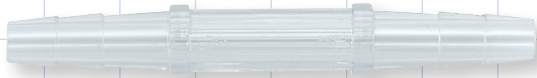

Polycarbonate Straight Connectors

Connectors

**27229**  
Fits 3/16 inch ID Tubing  
(0.187 inch, 4.7 mm)  
PC

**27217**  
Fits 1/4 inch ID Tubing  
(0.25 inch, 6.4 mm)  
PC

**31275**  
Fits 1/4 inch ID Tubing  
(0.25 inch, 6.4 mm)  
PC

**27222**  
Top Port Female Luer Lock;  
Bottom Ports Fit 1/4 inch ID Tubing (0.25 inch, 6.4 mm)  
PC

**27201**  
Top/Bottom Ports Female Luer Locks;  
Side Ports Fit 1/4 inch ID Tubing (0.25 inch, 6.4 mm)  
PC

**31280**  
Fits 1/4 inch ID Tubing (0.25 inch, 6.4 mm) x  
Male Luer Lock  
PC

**31279**  
Top Port Female Luer Lock;  
Bottom Ports Fit 1/4 inch ID Tubing (0.25 inch, 6.4 mm)  
PC

**31276**  
Top Port Female Luer Lock;  
Bottom Ports Fit 1/4 inch ID Tubing (0.25 inch, 6.4 mm) x  
Male Luer Lock  
PC

**27227**  
Top Port Female Luer Lock;  
Bottom Ports Fit 3/8 inch ID Tubing (0.375 inch, 9.5 mm)  
PC

**31277**  
Fits 3/8 inch ID Tubing (0.375 inch, 9.5 mm)  
PC

**27231**  
Fits 3/8 inch ID Tubing (0.375 inch, 9.5 mm)  
PC