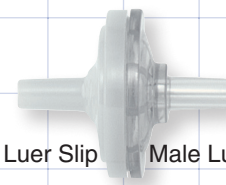

Female Luer Slip Female Luer Slip

32101

Transducer Protector
without Adapter
Fits 0.22 inch OD Tubing (5.6 mm)
Hydrophobic, PVC

Female Luer Slip

32103

Transducer Protector
with Female Luer Lock and Tube Site
Fits 0.22 inch OD Tubing (5.6 mm)
Hydrophobic, PVC

Female Luer Slip Female Luer Slip

32106

Transducer Protector
with Double Tube Site
Fits 0.22 inch OD Tubing (5.6 mm)
Hydrophobic, PVC

Female Luer Slip Female Luer Slip

11500

Transducer Protector, Blue
Fits 0.22 inch OD Tubing (5.6 mm)
Hydrophobic, PVC

Female Luer Slip Female Luer Slip

11501

Transducer Protector, Red
Fits 0.22 inch OD Tubing (5.6 mm)
Hydrophobic, PVC

Male Luer Slip Male Luer Slip

32105

Transducer Protector
Hydrophobic, PVC

32111

Transducer Protector
with Female Luer Lock Inlet
and Male Luer Lock Outlet
Hydrophobic, PVC

Male Luer Slip

32107

Transducer Protector
with Male Luer Slip
and Male Luer Lock
Hydrophobic, PVC

32104

Transducer Protector
with Female and Male Luer Lock,
Clear/White
Hydrophobic, PVC

Snap-Off Male Cap for
Female Luer Lock