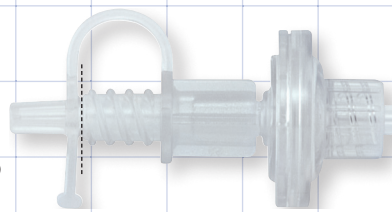

Female Luer Slip Female Luer Slip

11501

Transducer Protector, Red
Fits 0.22 inch OD Tubing (5.6 mm)
Hydrophobic, PVC

Male Luer Slip Male Luer Slip

32105

Transducer Protector
Hydrophobic, PVC

32111

Transducer Protector
with Female Luer Lock Inlet
and Male Luer Lock Outlet
Hydrophobic, PVC

Male Luer Slip

32107

Transducer Protector
with Male Luer Slip
and Male Luer Lock
Hydrophobic, PVC

32104

Transducer Protector
with Female and Male Luer Lock,
Clear/White
Hydrophobic, PVC

Snap-Off Male Cap for
Female Luer Lock

Male Luer Slip

32108

Transducer Protector
with Male Luer Slip,
Features Snap-Off Cap on Strap
Hydrophobic, PVC

Snap-Off Male Cap for
Female Luer Lock

32109

Transducer Protector
with Male Luer Lock,
Features Snap-Off Cap on Strap
Hydrophobic, PVC

Snap-Off Male Cap for
Female Luer Lock

32102

Transducer Protector
with Snap off Male Cap for
Female Luer Lock, Tubing Port
Fits 0.22 inch OD Tubing (5.6 mm)
Hydrophobic, PVC