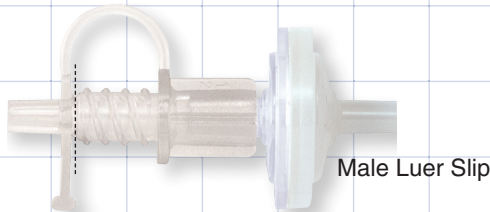

Female Luer Slip Female Luer Slip

11501

Transducer Protector, Red
Fits 0.22 inch OD Tubing (5.6 mm)
Hydrophobic, PVC

Male Luer Slip Male Luer Slip

32105

Transducer Protector
Hydrophobic, PVC

32111

Transducer Protector
with Female Luer Lock Inlet
and Male Luer Lock Outlet
Hydrophobic, PVC

Male Luer Slip

32107

Transducer Protector
with Male Luer Slip
and Male Luer Lock
Hydrophobic, PVC

32104

Transducer Protector
with Female and Male Luer Lock,
Clear/White
Hydrophobic, PVC

Snap-Off Male Cap for
Female Luer Lock

Male Luer Slip

32108

Transducer Protector
with Male Luer Slip,
Features Snap-Off Cap on Strap
Hydrophobic, PVC

Snap-Off Male Cap for
Female Luer Lock

32109

Transducer Protector
with Male Luer Lock,
Features Snap-Off Cap on Strap
Hydrophobic, PVC

Snap-Off Male Cap for
Female Luer Lock

32102

Transducer Protector
with Snap off Male Cap for
Female Luer Lock, Tubing Port
Fits 0.22 inch OD Tubing (5.6 mm)
Hydrophobic, PVC