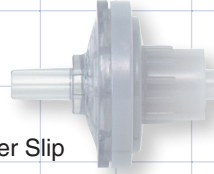

Female Luer Slip Female Luer Slip

32106

Transducer Protector
with Double Tube Site
Fits 0.22 inch OD Tubing (5.6 mm)
Hydrophobic, PVC

Female Luer Slip Female Luer Slip

11500

Transducer Protector, Blue
Fits 0.22 inch OD Tubing (5.6 mm)
Hydrophobic, PVC

Female Luer Slip Female Luer Slip

11501

Transducer Protector, Red
Fits 0.22 inch OD Tubing (5.6 mm)
Hydrophobic, PVC

Male Luer Slip Male Luer Slip

32105

Transducer Protector
Hydrophobic, PVC

32111

Transducer Protector
with Female Luer Lock Inlet
and Male Luer Lock Outlet
Hydrophobic, PVC

Male Luer Slip

32107

Transducer Protector
with Male Luer Slip
and Male Luer Lock
Hydrophobic, PVC

32104

Transducer Protector
with Female and Male Luer Lock,
Clear/White
Hydrophobic, PVC

Snap-Off Male Cap for
Female Luer Lock

Male Luer Slip

32108

Transducer Protector
with Male Luer Slip,
Features Snap-Off Cap on Strap
Hydrophobic, PVC

Snap-Off Male Cap for
Female Luer Lock

32109

Transducer Protector
with Male Luer Lock,
Features Snap-Off Cap on Strap
Hydrophobic, PVC