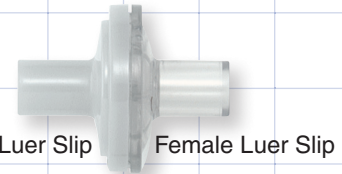

Female Luer Slip Female Luer Slip

32101

Transducer Protector
without Adapter
Fits 0.22 inch OD Tubing (5.6 mm)
Hydrophobic, PVC

Female Luer Slip

32103

Transducer Protector
with Female Luer Lock and Tube Site
Fits 0.22 inch OD Tubing (5.6 mm)
Hydrophobic, PVC

Female Luer Slip Female Luer Slip

32106

Transducer Protector
with Double Tube Site
Fits 0.22 inch OD Tubing (5.6 mm)
Hydrophobic, PVC

Female Luer Slip Female Luer Slip

11500

Transducer Protector, Blue
Fits 0.22 inch OD Tubing (5.6 mm)
Hydrophobic, PVC

Female Luer Slip Female Luer Slip

11501

Transducer Protector, Red
Fits 0.22 inch OD Tubing (5.6 mm)
Hydrophobic, PVC

Male Luer Slip Male Luer Slip

32105

Transducer Protector
Hydrophobic, PVC

32111

Transducer Protector
with Female Luer Lock Inlet
and Male Luer Lock Outlet
Hydrophobic, PVC

Snap-Off Male Cap for
Female Luer Lock

32102

Transducer Protector
with Snap off Male Cap for
Female Luer Lock, Tubing Port
Fits 0.22 inch OD Tubing (5.6 mm)
Hydrophobic, PVC