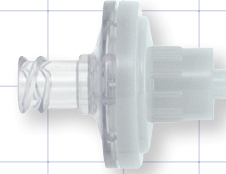

Female Luer Slip Female Luer Slip

32101

Transducer Protector
without Adapter
Fits 0.22 inch OD Tubing (5.6 mm)
Hydrophobic, PVC

Female Luer Slip

32103

Transducer Protector
with Female Luer Lock and Tube Site
Fits 0.22 inch OD Tubing (5.6 mm)
Hydrophobic, PVC

Female Luer Slip Female Luer Slip

32106

Transducer Protector
with Double Tube Site
Fits 0.22 inch OD Tubing (5.6 mm)
Hydrophobic, PVC

Female Luer Slip Female Luer Slip

11500

Transducer Protector, Blue
Fits 0.22 inch OD Tubing (5.6 mm)
Hydrophobic, PVC

Female Luer Slip Female Luer Slip

11501

Transducer Protector, Red
Fits 0.22 inch OD Tubing (5.6 mm)
Hydrophobic, PVC

Male Luer Slip Male Luer Slip

32105

Transducer Protector
Hydrophobic, PVC

32111

Transducer Protector
with Female Luer Lock Inlet
and Male Luer Lock Outlet
Hydrophobic, PVC

Male Luer Slip

32107

Transducer Protector
with Male Luer Slip
and Male Luer Lock
Hydrophobic, PVC

32104

Transducer Protector
with Female and Male Luer Lock,
Clear/White
Hydrophobic, PVC

Snap-Off Male Cap for
Female Luer Lock