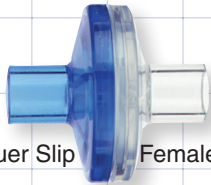

Female Luer Slip Female Luer Slip

32101

Transducer Protector
without Adapter
Fits 0.22 inch OD Tubing (5.6 mm)
Hydrophobic, PVC

Female Luer Slip

32103

Transducer Protector
with Female Luer Lock and Tube Site
Fits 0.22 inch OD Tubing (5.6 mm)
Hydrophobic, PVC

Female Luer Slip Female Luer Slip

32106

Transducer Protector
with Double Tube Site
Fits 0.22 inch OD Tubing (5.6 mm)
Hydrophobic, PVC

Female Luer Slip Female Luer Slip

11500

Transducer Protector, Blue
Fits 0.22 inch OD Tubing (5.6 mm)
Hydrophobic, PVC

Female Luer Slip Female Luer Slip

11501

Transducer Protector, Red
Fits 0.22 inch OD Tubing (5.6 mm)
Hydrophobic, PVC

Male Luer Slip Male Luer Slip

32105

Transducer Protector
Hydrophobic, PVC

32111

Transducer Protector
with Female Luer Lock Inlet
and Male Luer Lock Outlet
Hydrophobic, PVC

Snap-Off Male Cap for
Female Luer Lock

32102

Transducer Protector
with Snap off Male Cap for
Female Luer Lock, Tubing Port
Fits 0.22 inch OD Tubing (5.6 mm)
Hydrophobic, PVC