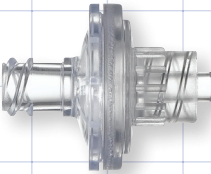

Female Luer Slip Female Luer Slip

32106

Transducer Protector
with Double Tube Site
Fits 0.22 inch OD Tubing (5.6 mm)
Hydrophobic, PVC

Female Luer Slip Female Luer Slip

11500

Transducer Protector, Blue
Fits 0.22 inch OD Tubing (5.6 mm)
Hydrophobic, PVC

Female Luer Slip Female Luer Slip

11501

Transducer Protector, Red
Fits 0.22 inch OD Tubing (5.6 mm)
Hydrophobic, PVC

Male Luer Slip Male Luer Slip

32105

Transducer Protector
Hydrophobic, PVC

32111

Transducer Protector
with Female Luer Lock Inlet
and Male Luer Lock Outlet
Hydrophobic, PVC

Male Luer Slip

32107

Transducer Protector
with Male Luer Slip
and Male Luer Lock
Hydrophobic, PVC

32104

Transducer Protector
with Female and Male Luer Lock,
Clear/White
Hydrophobic, PVC

Snap-Off Male Cap for
Female Luer Lock

Male Luer Slip

32108

Transducer Protector
with Male Luer Slip,
Features Snap-Off Cap on Strap
Hydrophobic, PVC

Snap-Off Male Cap for
Female Luer Lock

32109

Transducer Protector
with Male Luer Lock,
Features Snap-Off Cap on Strap
Hydrophobic, PVC