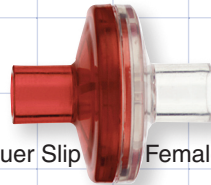

Female Luer Slip Female Luer Slip

32101

Transducer Protector
without Adapter
Fits 0.22 inch OD Tubing (5.6 mm)
Hydrophobic, PVC

Female Luer Slip

32103

Transducer Protector
with Female Luer Lock and Tube Site
Fits 0.22 inch OD Tubing (5.6 mm)
Hydrophobic, PVC

Female Luer Slip Female Luer Slip

32106

Transducer Protector
with Double Tube Site
Fits 0.22 inch OD Tubing (5.6 mm)
Hydrophobic, PVC

Female Luer Slip Female Luer Slip

11500

Transducer Protector, Blue
Fits 0.22 inch OD Tubing (5.6 mm)
Hydrophobic, PVC

Female Luer Slip Female Luer Slip

11501

Transducer Protector, Red
Fits 0.22 inch OD Tubing (5.6 mm)
Hydrophobic, PVC

Male Luer Slip Male Luer Slip

32105

Transducer Protector
Hydrophobic, PVC

32111

Transducer Protector
with Female Luer Lock Inlet
and Male Luer Lock Outlet
Hydrophobic, PVC

Male Luer Slip

32107

Transducer Protector
with Male Luer Slip
and Male Luer Lock
Hydrophobic, PVC

32104

Transducer Protector
with Female and Male Luer Lock,
Clear/White
Hydrophobic, PVC

Snap-Off Male Cap for
Female Luer Lock