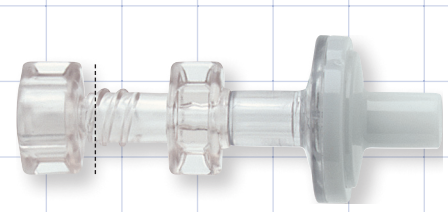

Female Luer Slip Female Luer Slip

32106

Transducer Protector
with Double Tube Site
Fits 0.22 inch OD Tubing (5.6 mm)
Hydrophobic, PVC

Female Luer Slip Female Luer Slip

11500

Transducer Protector, Blue
Fits 0.22 inch OD Tubing (5.6 mm)
Hydrophobic, PVC

Male Luer Slip

32107

Transducer Protector
with Male Luer Slip
and Male Luer Lock
Hydrophobic, PVC

32104

Transducer Protector
with Female and Male Luer Lock,
Clear/White
Hydrophobic, PVC

Snap-Off Male Cap for
Female Luer Lock

Male Luer Slip

32108

Transducer Protector
with Male Luer Slip,
Features Snap-Off Cap on Strap
Hydrophobic, PVC

Snap-Off Male Cap for
Female Luer Lock

32109

Transducer Protector
with Male Luer Lock,
Features Snap-Off Cap on Strap
Hydrophobic, PVC

Snap-Off Male Cap for
Female Luer Lock

32102

Transducer Protector
with Snap off Male Cap for
Female Luer Lock, Tubing Port
Fits 0.22 inch OD Tubing (5.6 mm)
Hydrophobic, PVC