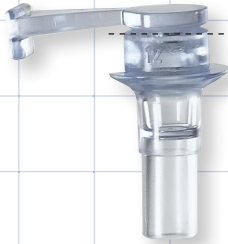

Tear-off/Break-off Ports

Break-Off Tip

**89310**

0.213 inch ID x 0.28 inch OD  
(5.4 mm x 7.1 mm)  
PVC

Break-Off Tip

**63004**

Fits 0.252 inch ID Tubing x 0.276 inch OD  
(6.4 mm x 7 mm)  
PVC

Break-Off Tip

**NEW!**

**65840**

Bag Port, Twist-Off with Filter  
3 Micron  
0.197 inch ID x 0.276 inch OD  
(5 mm x 7 mm)  
Acrylic Copolymer, PVC

Break-Off Tip

**65823**

0.280 inch OD (7.1 mm)  
PVC

Break-Off Tip

**63017**

PVC

Break-Off Tip

**12105**

0.268 inch ID (6.8 mm)  
PVC

Break-Off Tip

**94284**

0.102 ID x 0.193 inch - 0.209 inch OD  
(2.6 mm x 4.9 mm - 5.3 mm)  
PC

Female Luer Lock  
with Cap Included

Break-Off Tip

**11503**

0.256 inch - 0.264 inch OD Tapered  
(6.5 mm - 6.7 mm)  
PC

Break-Off Tip

**94282**

Fits 1/4 inch ID Tubing (0.25 inch; 6.4 mm);  
Adapter: 0.268 inch - 0.283 inch OD  
(6.8 mm - 7.2 mm )  
PC