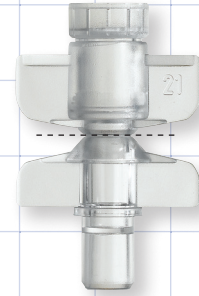

Tear-off/Break-off Ports

Break-Off Tip

**89310**

0.213 inch ID x 0.28 inch OD  
(5.4 mm x 7.1 mm)  
PVC

Break-Off Tip

**63004**

Fits 0.252 inch ID Tubing x 0.276 inch OD  
(6.4 mm x 7 mm)  
PVC

Break-Off Tip

**NEW!**

**65840**

Bag Port, Twist-Off with Filter  
3 Micron  
0.197 inch ID x 0.276 inch OD  
(5 mm x 7 mm)  
Acrylic Copolymer, PVC

Break-Off Tip

**65823**

0.280 inch OD (7.1 mm)  
PVC

Break-Off Tip

**63017**

PVC

Break-Off Tip

**12105**

0.268 inch ID (6.8 mm)  
PVC

Break-Off Tip

**94284**

0.102 ID x 0.193 inch - 0.209 inch OD  
(2.6 mm x 4.9 mm - 5.3 mm)  
PC

Female Luer Lock  
with Cap Included

Break-Off Tip

**11503**

0.256 inch - 0.264 inch OD Tapered  
(6.5 mm - 6.7 mm)  
PC

Break-Off Tip

**94282**

Fits 1/4 inch ID Tubing (0.25 inch; 6.4 mm);  
Adapter: 0.268 inch - 0.283 inch OD  
(6.8 mm - 7.2 mm )  
PC