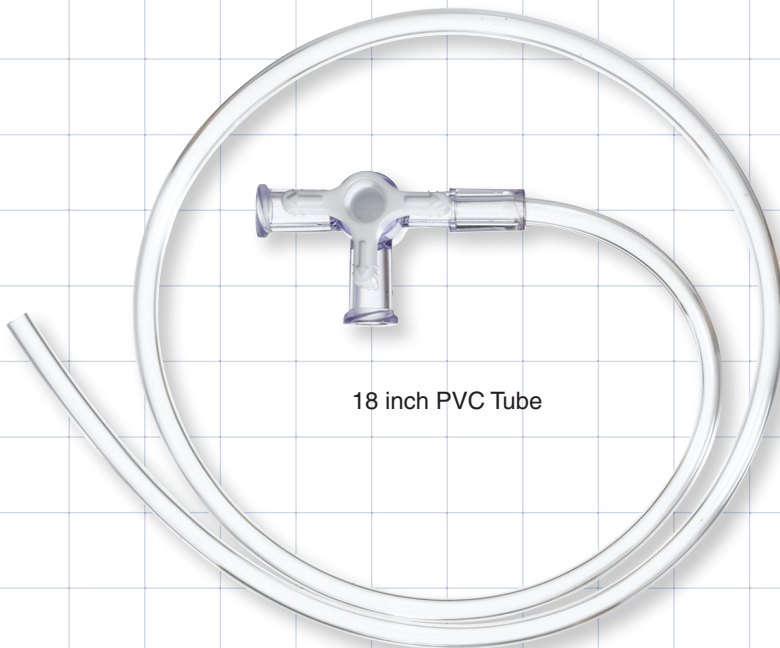

Male Luer Slip

11068
PE, PC

NEW!

99721
0.1 inch Thru Hole (2.5 mm)
PE, PC

Spin Lock

99875
PE, PSU

Spin Lock

99701
PE, PC

12566
Fits 0.114 ID x 0.185 OD Tubing
(2.9 mm x 4.7 mm)
HDPE, PP, PC

Swivel

99714
PE, PC

Top Fill
Female Luer Lock Port

Swivel

99722
0.1 inch Thru Hole (2.5 mm)
PE, PC

Swivel

99720
0.105 inch Thru Hole (2.7 mm)
HDPE, Acrylic

Swivel

88218
0.106 inch Thru Hole (2.7 mm)
Acetal, COPE, PC

18 inch PVC Tube

17669
0.120 inch ID x 0.160 inch OD Tubing
(3 mm x 4.1 mm)
PE, PC, PVC