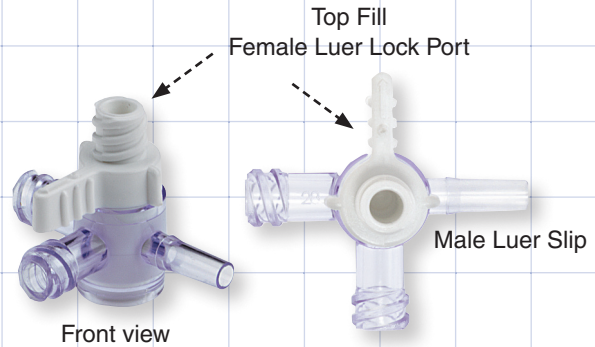

4-Way Stopcocks

Stopcocks

Male Luer Slip

99702
PE, PC

Male Luer Slip

NEW!
11084
HDPE, PC

Male Luer Slip

NEW!
11085
HDPE, PSU

Male Luer Slip

11068
PE, PC

NEW!

99721
0.1 inch Thru Hole (2.5 mm)
PE, PC

Spin Lock

99875
PE, PSU

Spin Lock

99701
PE, PC

12566
Fits 0.114 ID x 0.185 OD Tubing
(2.9 mm x 4.7 mm)
HDPE, PP, PC

Swivel

99714
PE, PC

Top Fill
Female Luer Lock Port

Swivel

99722
0.1 inch Thru Hole (2.5 mm)
PE, PC

Swivel

99720
0.105 inch Thru Hole (2.7 mm)
HDPE, Acrylic

Swivel

88218
0.106 inch Thru Hole (2.7 mm)
Acetal, COPE, PC

18 inch PVC Tube

17669
0.120 inch ID x 0.160 inch OD Tubing
(3 mm x 4.1 mm)
PE, PC, PVC