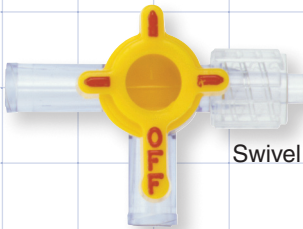

Male Luer Slip

11068
PE, PC

NEW!

99721
0.1 inch Thru Hole (2.5 mm)
PE, PC

Spin Lock

99875
PE, PSU

Spin Lock

99701
PE, PC

12566
Fits 0.114 ID x 0.185 OD Tubing
(2.9 mm x 4.7 mm)
HDPE, PP, PC

Swivel

99714
PE, PC

Top Fill
Female Luer Lock Port

Swivel

99722
0.1 inch Thru Hole (2.5 mm)
PE, PC

Swivel

99720
0.105 inch Thru Hole (2.7 mm)
HDPE, Acrylic

Swivel

88218
0.106 inch Thru Hole (2.7 mm)
Acetal, COPE, PC

18 inch PVC Tube

17669
0.120 inch ID x 0.160 inch OD Tubing
(3 mm x 4.1 mm)
PE, PC, PVC