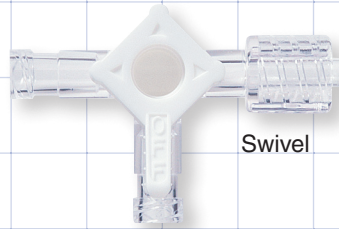

Male Luer Slip

11068
PE, PC

NEW!

99721
0.1 inch Thru Hole (2.5 mm)
PE, PC

Spin Lock

99875
PE, PSU

Spin Lock

99701
PE, PC

12566
Fits 0.114 ID x 0.185 OD Tubing
(2.9 mm x 4.7 mm)
HDPE, PP, PC

Swivel

99714
PE, PC

Top Fill
Female Luer Lock Port

Swivel

99722
0.1 inch Thru Hole (2.5 mm)
PE, PC

Swivel

99720
0.105 inch Thru Hole (2.7 mm)
HDPE, Acrylic

Swivel

88218
0.106 inch Thru Hole (2.7 mm)
Acetal, COPE, PC

18 inch PVC Tube

17669
0.120 inch ID x 0.160 inch OD Tubing
(3 mm x 4.1 mm)
PE, PC, PVC