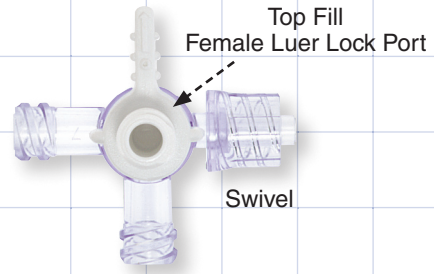

4-Way Stopcocks

Stopcocks

Male Luer Slip

99702
PE, PC

Male Luer Slip

NEW!
11084
HDPE, PC

Male Luer Slip

NEW!
11085
HDPE, PSU

Male Luer Slip

11068
PE, PC

NEW!

99721
0.1 inch Thru Hole (2.5 mm)
PE, PC

Spin Lock

99875
PE, PSU

Spin Lock

99701
PE, PC

12566
Fits 0.114 ID x 0.185 OD Tubing
(2.9 mm x 4.7 mm)
HDPE, PP, PC

Swivel

99714
PE, PC

Top Fill
Female Luer Lock Port

Swivel

99722
0.1 inch Thru Hole (2.5 mm)
PE, PC

Swivel

99720
0.105 inch Thru Hole (2.7 mm)
HDPE, Acrylic

Swivel

88218
0.106 inch Thru Hole (2.7 mm)
Acetal, COPE, PC

18 inch PVC Tube

17669
0.120 inch ID x 0.160 inch OD Tubing
(3 mm x 4.1 mm)
PE, PC, PVC