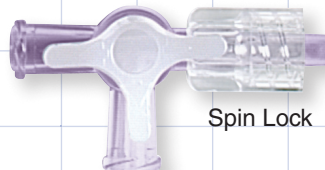

4-Way Stopcocks

Stopcocks

Male Luer Slip

99702
PE, PC

Male Luer Slip

NEW!
11084
HDPE, PC

Male Luer Slip

NEW!
11085
HDPE, PSU

Male Luer Slip

11068
PE, PC

NEW!

99721
0.1 inch Thru Hole (2.5 mm)
PE, PC

Spin Lock

99875
PE, PSU

Spin Lock

99701
PE, PC

12566
Fits 0.114 ID x 0.185 OD Tubing
(2.9 mm x 4.7 mm)
HDPE, PP, PC

Swivel

99714
PE, PC

Top Fill
Female Luer Lock Port

Swivel

99722
0.1 inch Thru Hole (2.5 mm)
PE, PC

Swivel

99720
0.105 inch Thru Hole (2.7 mm)
HDPE, Acrylic

Swivel

88218
0.106 inch Thru Hole (2.7 mm)
Acetal, COPE, PC

18 inch PVC Tube

17669
0.120 inch ID x 0.160 inch OD Tubing
(3 mm x 4.1 mm)
PE, PC, PVC