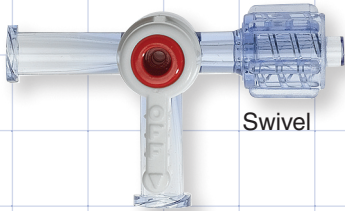

4-Way Stopcocks

Stopcocks

Male Luer Slip

99702
PE, PC

Male Luer Slip

NEW!
11084
HDPE, PC

Male Luer Slip

NEW!
11085
HDPE, PSU

Male Luer Slip

11068
PE, PC

NEW!

99721
0.1 inch Thru Hole (2.5 mm)
PE, PC

Spin Lock

99875
PE, PSU

Spin Lock

99701
PE, PC

12566
Fits 0.114 ID x 0.185 OD Tubing
(2.9 mm x 4.7 mm)
HDPE, PP, PC

Swivel

99714
PE, PC

Top Fill
Female Luer Lock Port

Swivel

99722
0.1 inch Thru Hole (2.5 mm)
PE, PC

Swivel

99720
0.105 inch Thru Hole (2.7 mm)
HDPE, Acrylic

Swivel

88218
0.106 inch Thru Hole (2.7 mm)
Acetal, COPE, PC

18 inch PVC Tube

17669
0.120 inch ID x 0.160 inch OD Tubing
(3 mm x 4.1 mm)
PE, PC, PVC